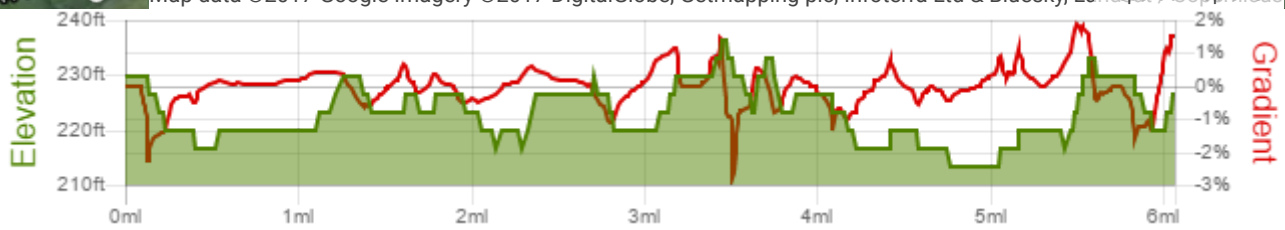

mapometer - Launton Lollop

Distance
6.07 ml

ascent
98 ft

descent
102 ft