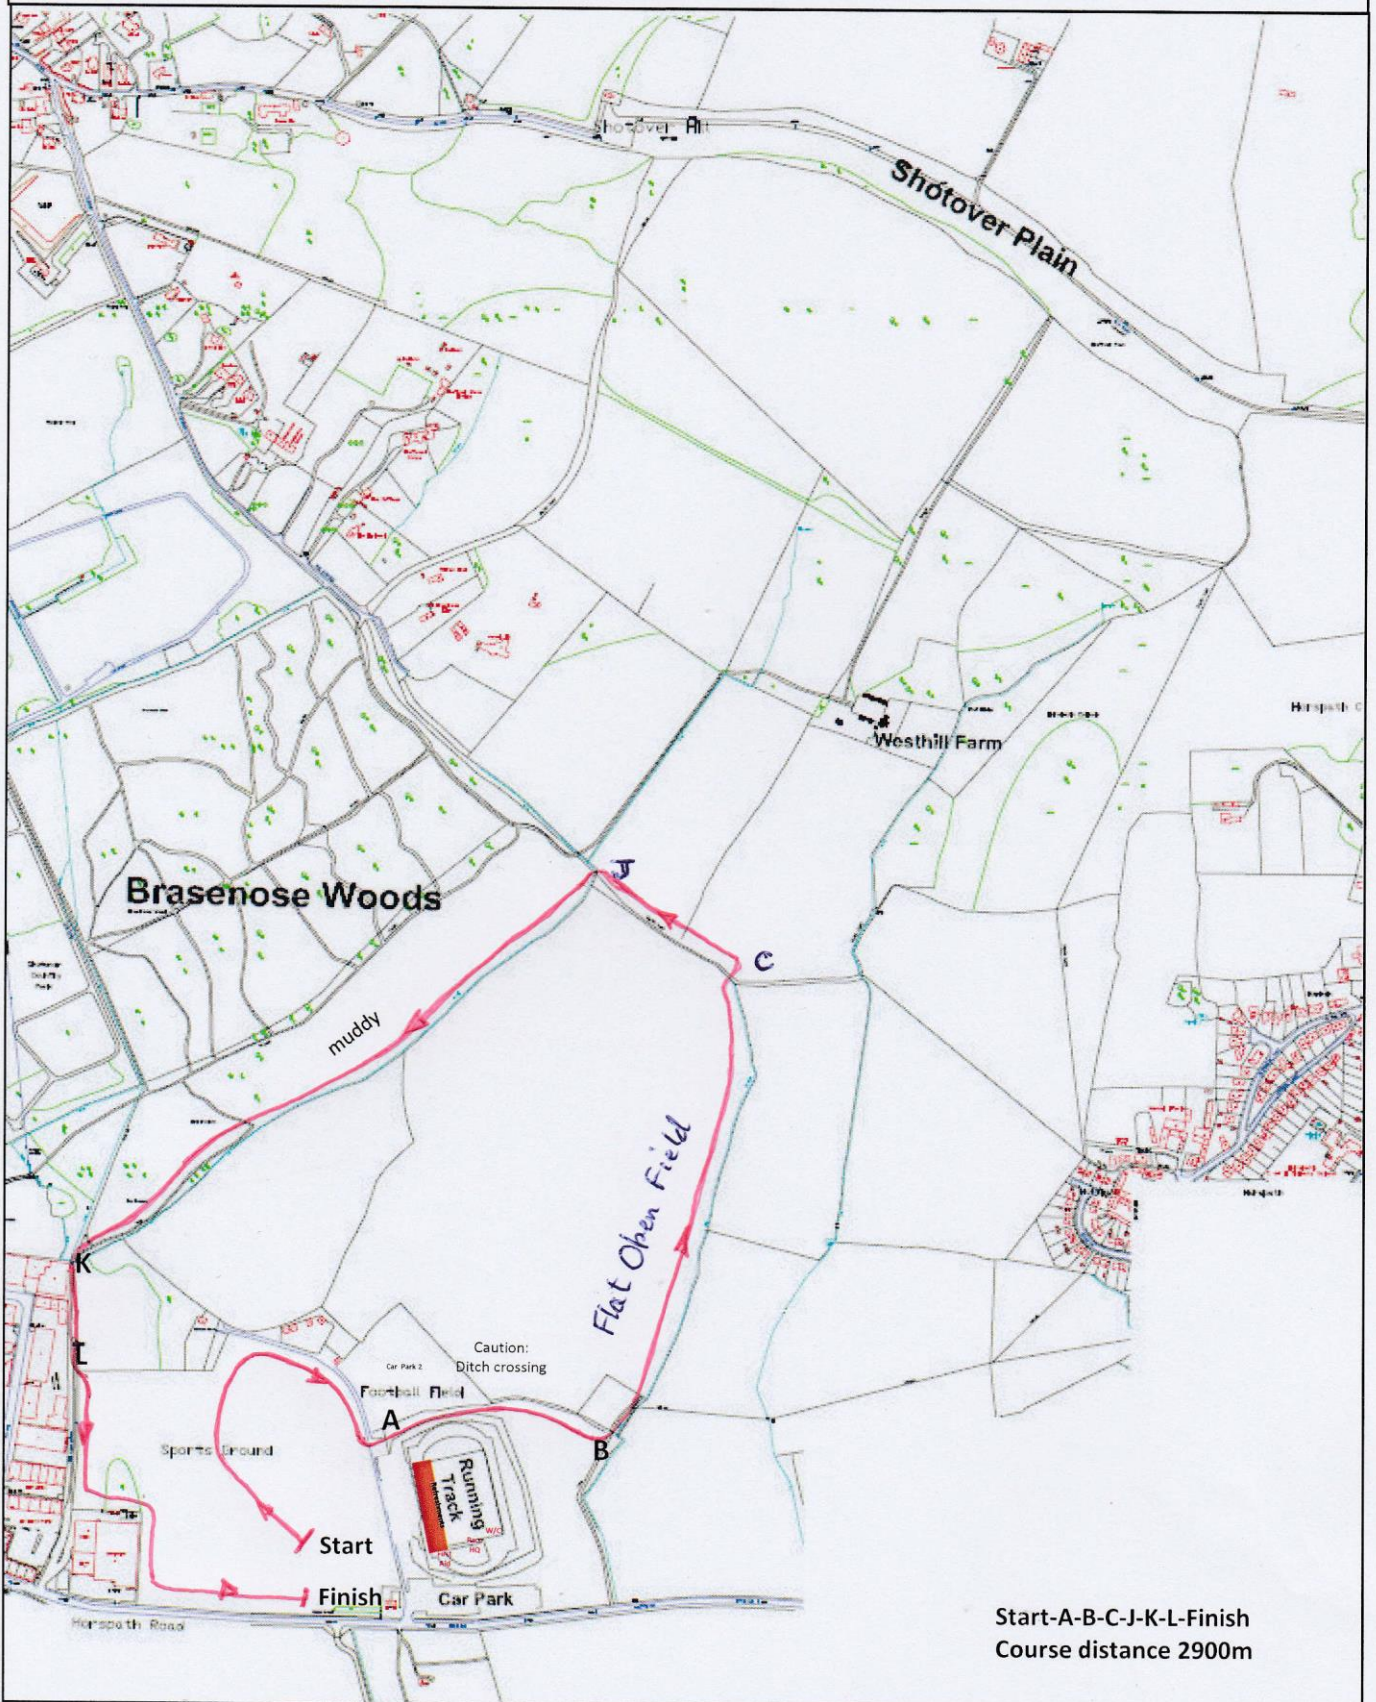

Chiltern League October 13th 2018, Shotover Park,
Race 1 U11 Girls at 11:30
Race 2 U11 Boys at 11:45

Chiltern League October 13th 2018, Shotover Park,
Race 3 U13 Girls at 12:00
Race 4 U13 Boys at 12:15

Start-A-B-C-J-K-L-Finish
Course distance 2900m

Chiltern League October 13th 2018, Shotover Park,

Race 5 U15 Girls at 12:30

Race 6 U15 Boys at 12:45

Start-A-B-C-D-H-J-K-L-Finish
Course distance 4000m

Chiltern League October 13th 2018, Shotover Park,
Race 7 U17/20 Women at 13:00

Chiltern League October 13th 2018, Shotover Park,
Race 8 Senior Women at 13:15
Race 9 U17 Men at 13:40

Start-A-B-C-D-E-F-G-H-J-K-L-Finish
Course distance 5850m

Chiltern League October 13th 2018, Shotover Park,
Race 10 Junior/ Senior/ Vet Men at 14:00

Start-A-B-C-D-E-F-G-H-J-C-D-E-F-G-
H-J-K-L-Finish
Course distance 8900m