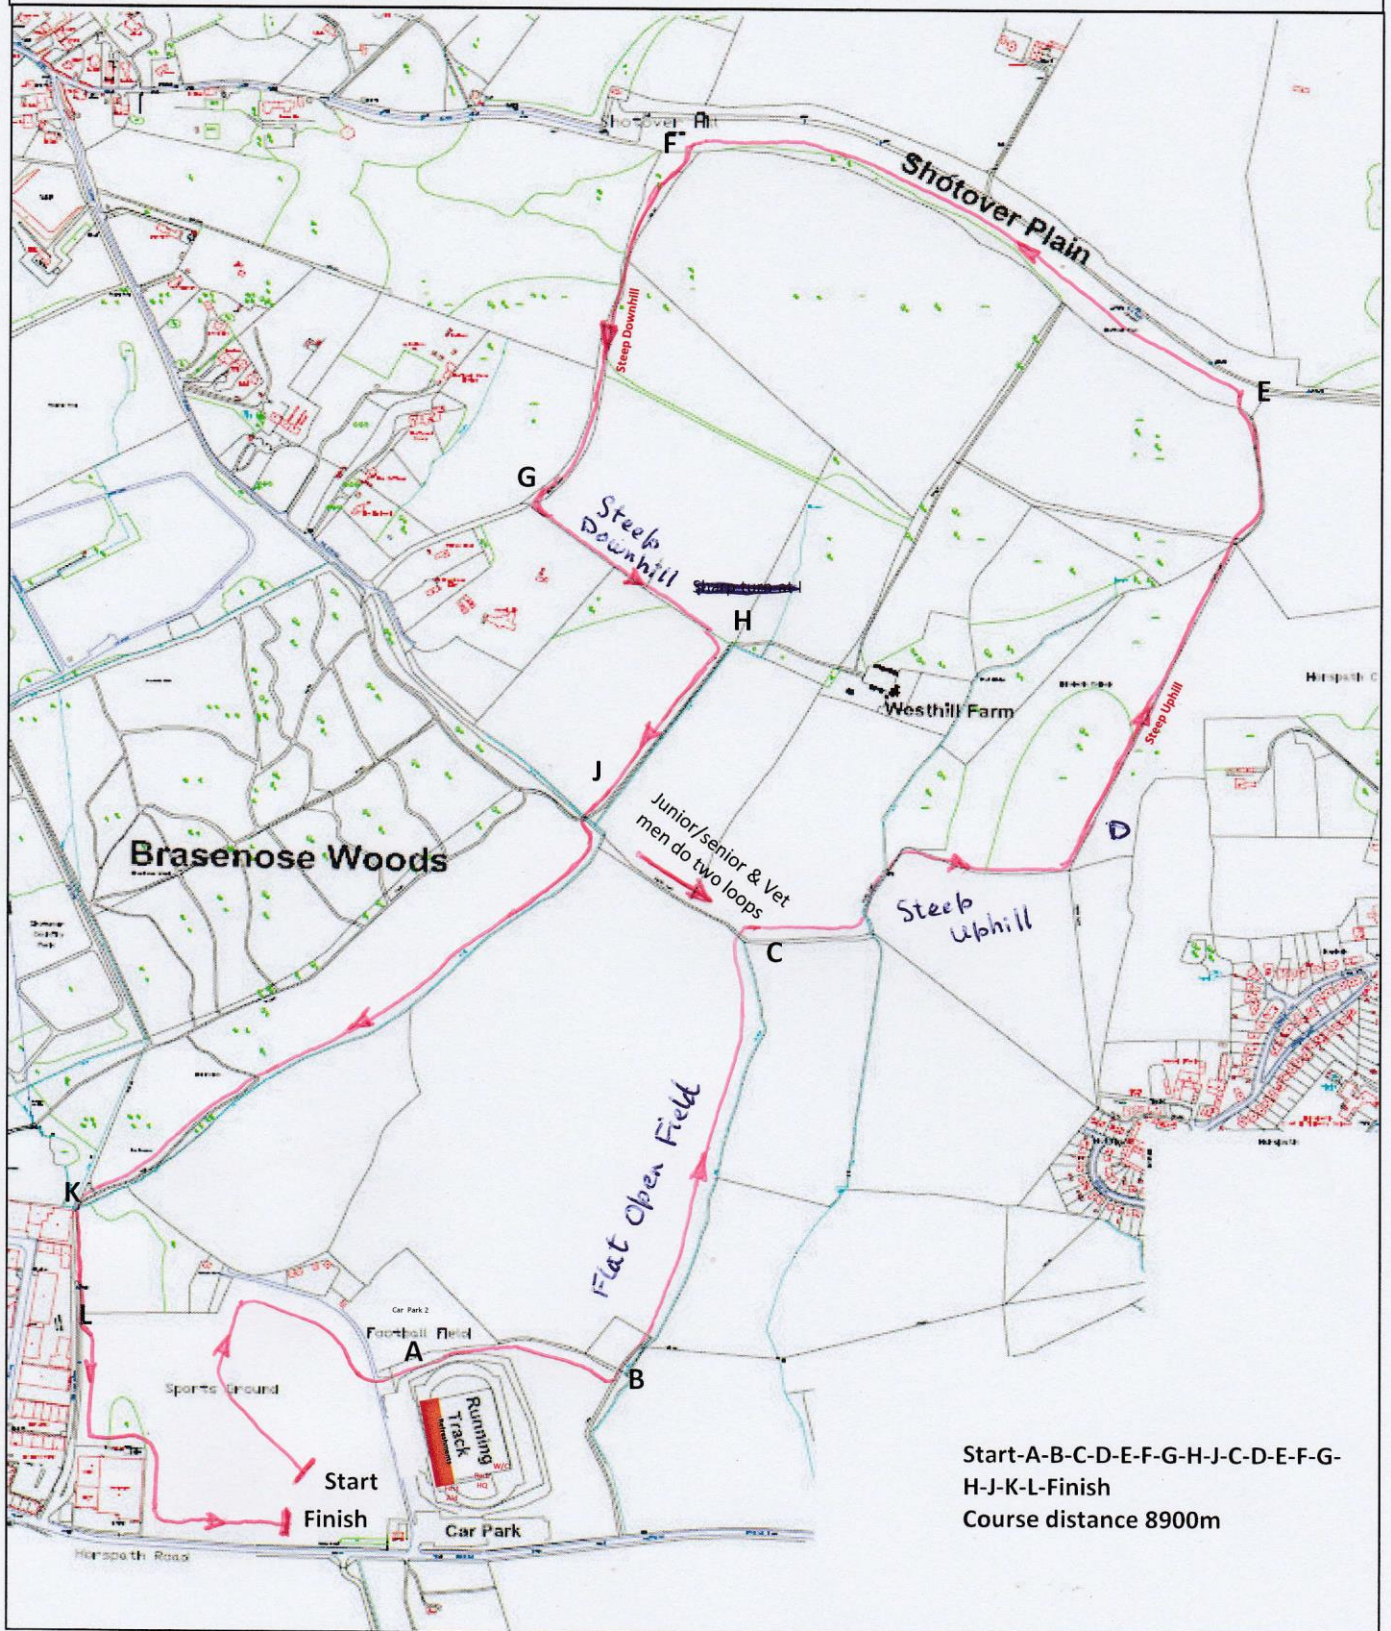

Chiltern League October 13th 2018, Shotover Park,
Race 1 U11 Girls at 11:30
Race 2 U11 Boys at 11:45

Chiltern League October 13th 2018, Shotover Park,
Race 3 U13 Girls at 12:00
Race 4 U13 Boys at 12:15

Start-A-B-C-J-K-L-Finish
Course distance 2900m

Chiltern League October 13th 2018, Shotover Park,

Race 5 U15 Girls at 12:30

Race 6 U15 Boys at 12:45

Start-A-B-C-D-H-J-K-L-Finish
Course distance 4000m

Chiltern League October 13th 2018, Shotover Park,
Race 7 U17/20 Women at 13:00

Chiltern League October 13th 2018, Shotover Park,
Race 8 Senior Women at 13:15
Race 9 U17 Men at 13:40

Start-A-B-C-D-E-F-G-H-J-K-L-Finish
Course distance 5850m

Chiltern League October 13th 2018, Shotover Park,
Race 10 Junior/ Senior/ Vet Men at 14:00

Start-A-B-C-D-E-F-G-H-J-C-D-E-F-G-
H-J-K-L-Finish
Course distance 8900m