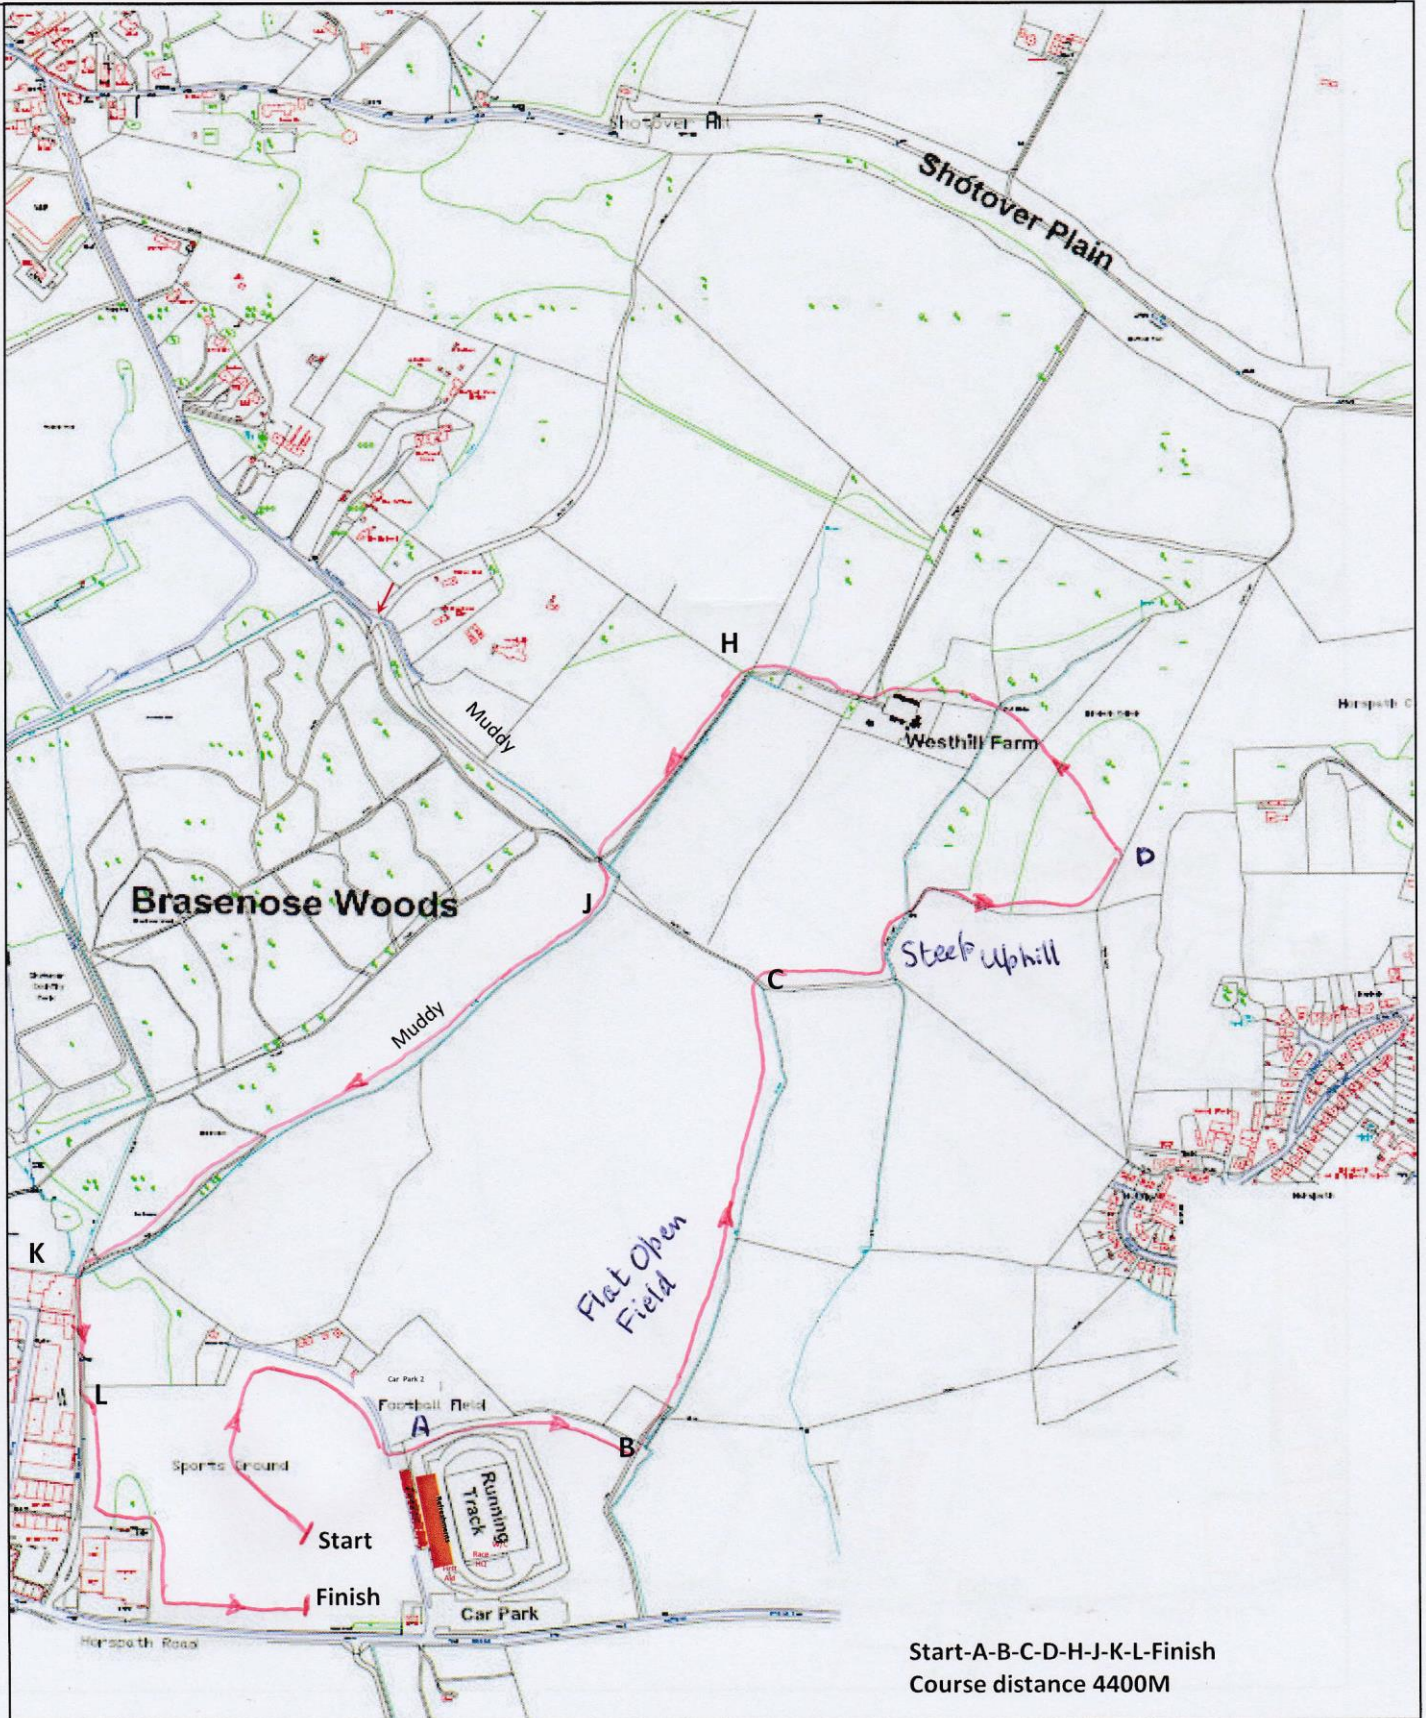

Start-A-B-C-J-K-L-Finish
Course distance 2900m

Chiltern League October 13th 2018, Shotover Park,

Race 5 U15 Girls at 12:30

Race 6 U15 Boys at 12:45

Start-A-B-C-D-H-J-K-L-Finish
Course distance 4000m

Chiltern League October 13th 2018, Shotover Park,
Race 7 U17/20 Women at 13:00

Chiltern League October 13th 2018, Shotover Park,
Race 8 Senior Women at 13:15
Race 9 U17 Men at 13:40

Start-A-B-C-D-E-F-G-H-J-K-L-Finish
Course distance 5850m

Chiltern League October 13th 2018, Shotover Park,
Race 10 Junior/ Senior/ Vet Men at 14:00

Start-A-B-C-D-E-F-G-H-J-C-D-E-F-G-
H-J-K-L-Finish
Course distance 8900m