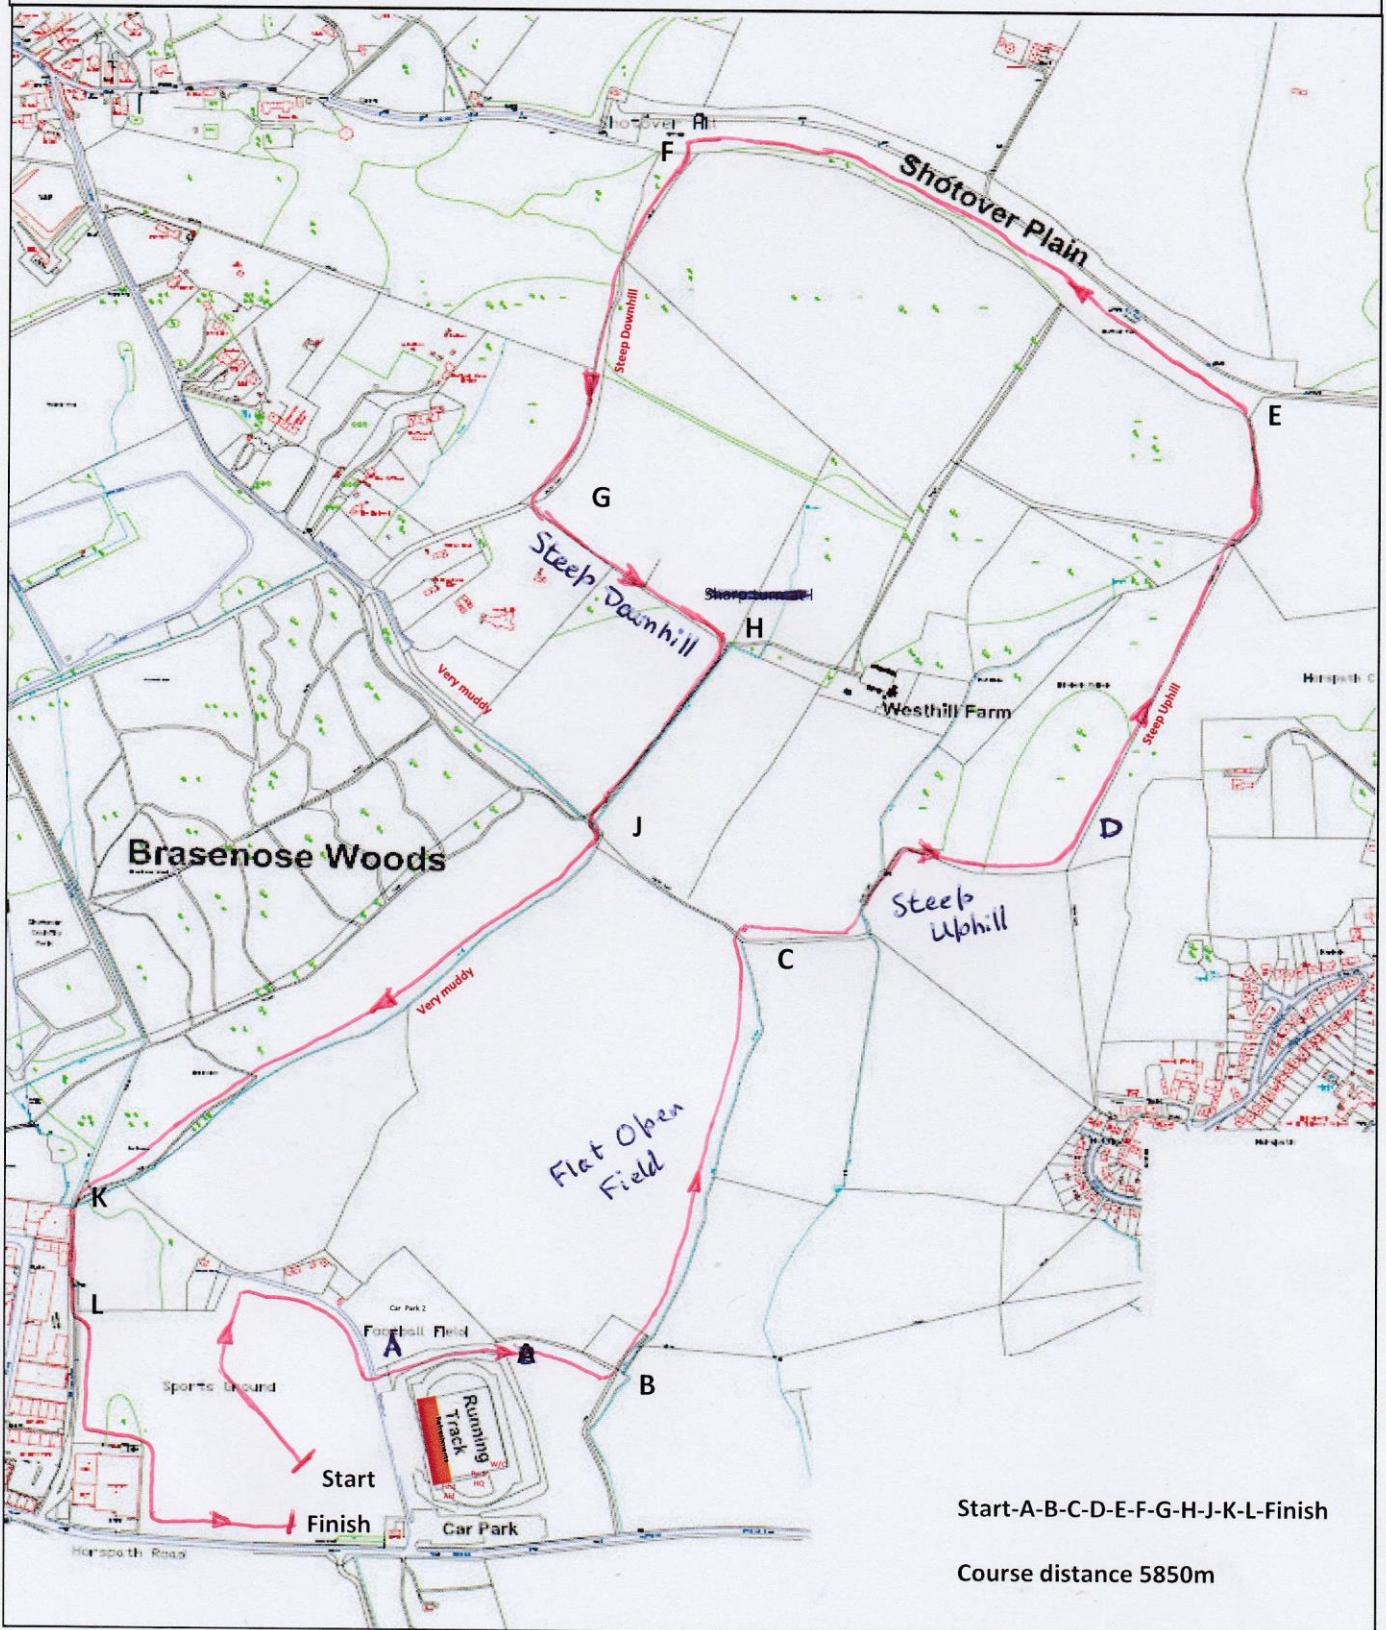

Chiltern League October 13th 2018, Shotover Park,
Race 1 U11 Girls at 11:30
Race 2 U11 Boys at 11:45

Chiltern League October 13th 2018, Shotover Park,
Race 3 U13 Girls at 12:00
Race 4 U13 Boys at 12:15

Start-A-B-C-J-K-L-Finish
Course distance 2900m

Chiltern League October 13th 2018, Shotover Park,

Race 5 U15 Girls at 12:30

Race 6 U15 Boys at 12:45

Start-A-B-C-D-H-J-K-L-Finish
Course distance 4000m

Chiltern League October 13th 2018, Shotover Park,
Race 7 U17/20 Women at 13:00

Chiltern League October 13th 2018, Shotover Park,
Race 8 Senior Women at 13:15
Race 9 U17 Men at 13:40

Start-A-B-C-D-E-F-G-H-J-K-L-Finish
Course distance 5850m

Chiltern League October 13th 2018, Shotover Park,
Race 10 Junior/ Senior/ Vet Men at 14:00

Start-A-B-C-D-E-F-G-H-J-C-D-E-F-G-
H-J-K-L-Finish
Course distance 8900m