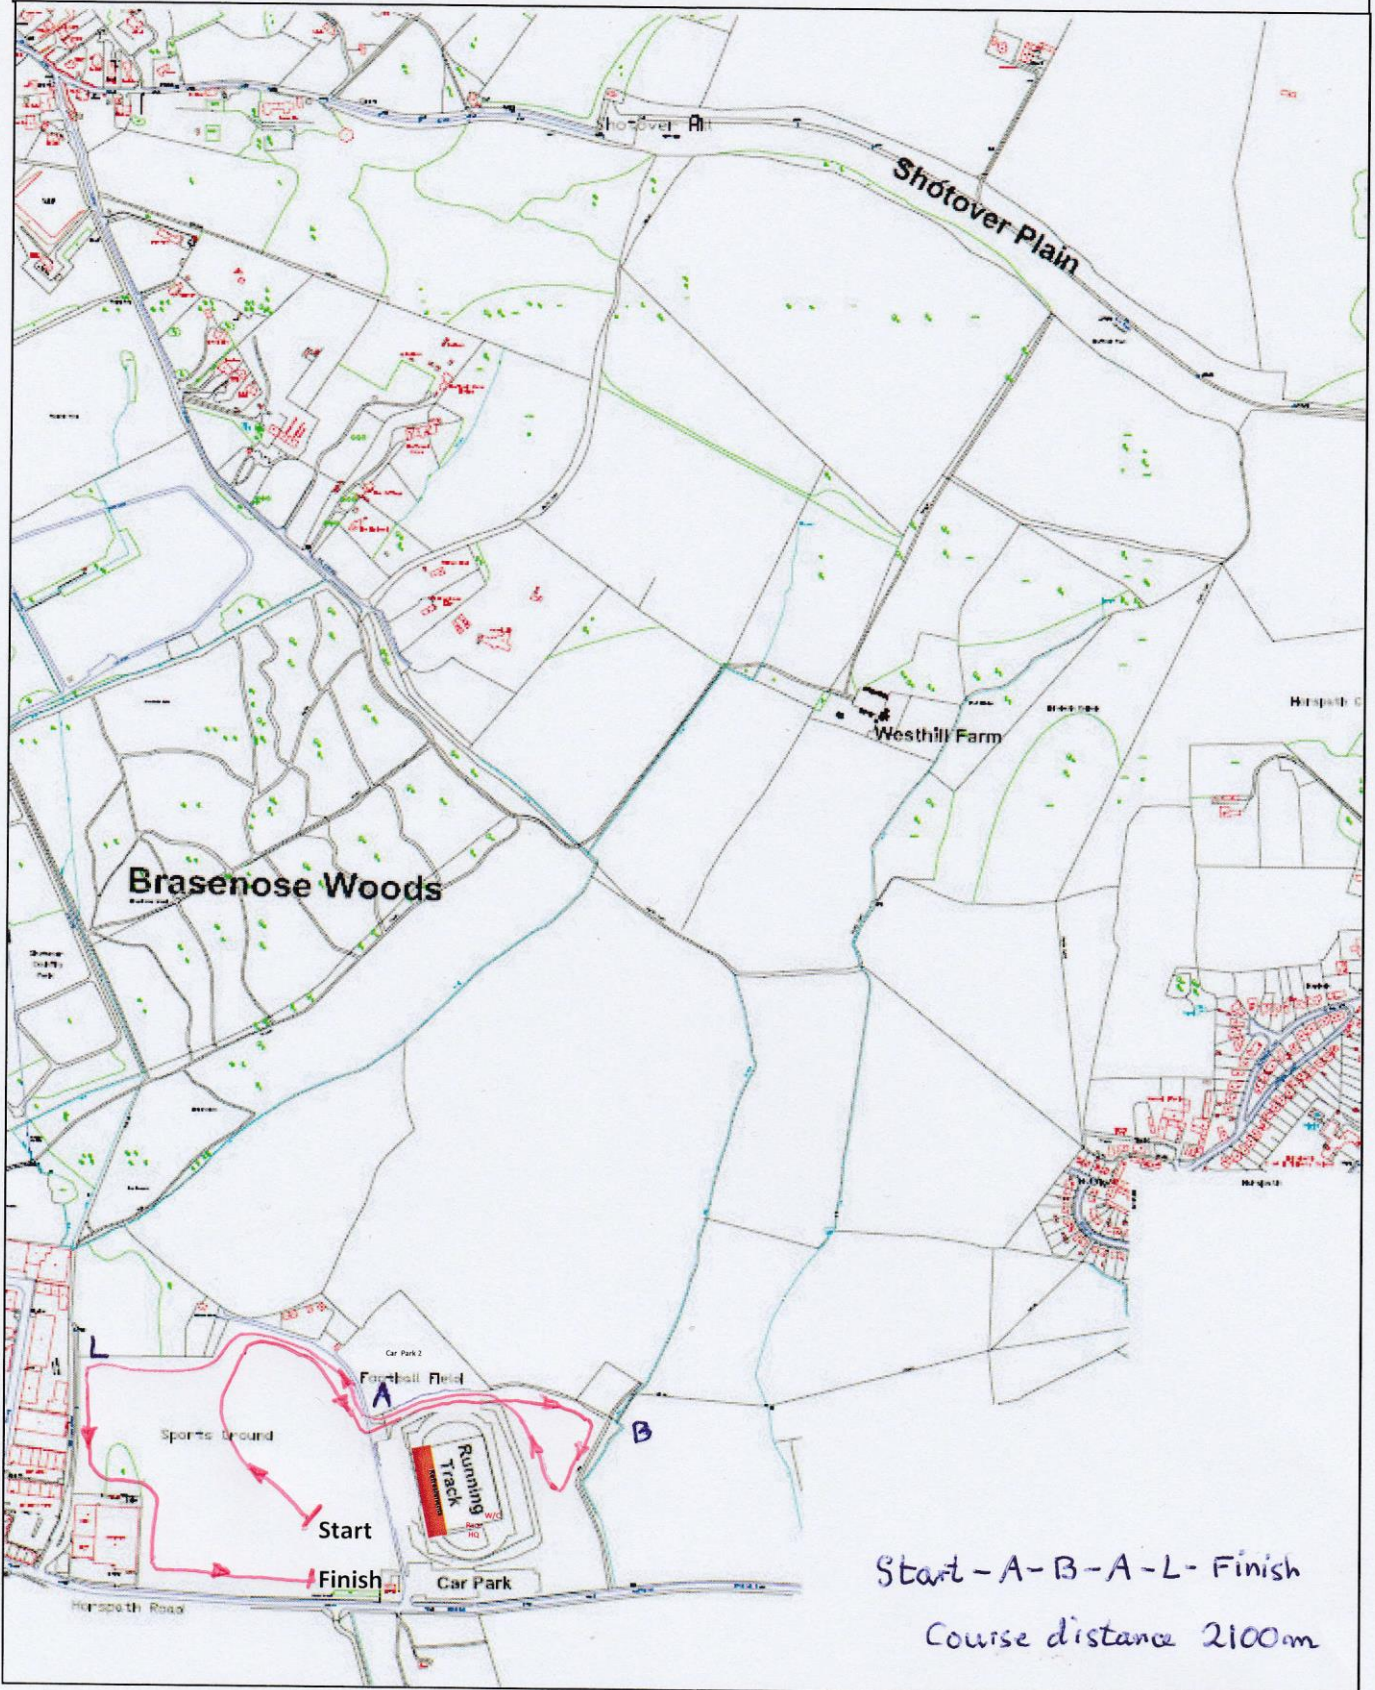

Chiltern League October 13th 2018, Shotover Park,
Race 1 U11 Girls at 11:30
Race 2 U11 Boys at 11:45

Chiltern League October 13th 2018, Shotover Park,
Race 3 U13 Girls at 12:00
Race 4 U13 Boys at 12:15

Start-A-B-C-J-K-L-Finish
Course distance 2900m

Chiltern League October 13th 2018, Shotover Park,

Race 5 U15 Girls at 12:30

Race 6 U15 Boys at 12:45

Start-A-B-C-D-H-J-K-L-Finish
Course distance 4000m

Chiltern League October 13th 2018, Shotover Park,
Race 7 U17/20 Women at 13:00

Chiltern League October 13th 2018, Shotover Park,
Race 8 Senior Women at 13:15
Race 9 U17 Men at 13:40

Start-A-B-C-D-E-F-G-H-J-K-L-Finish
Course distance 5850m

Chiltern League October 13th 2018, Shotover Park,
Race 10 Junior/ Senior/ Vet Men at 14:00

Start-A-B-C-D-E-F-G-H-J-C-D-E-F-G-
H-J-K-L-Finish
Course distance 8900m