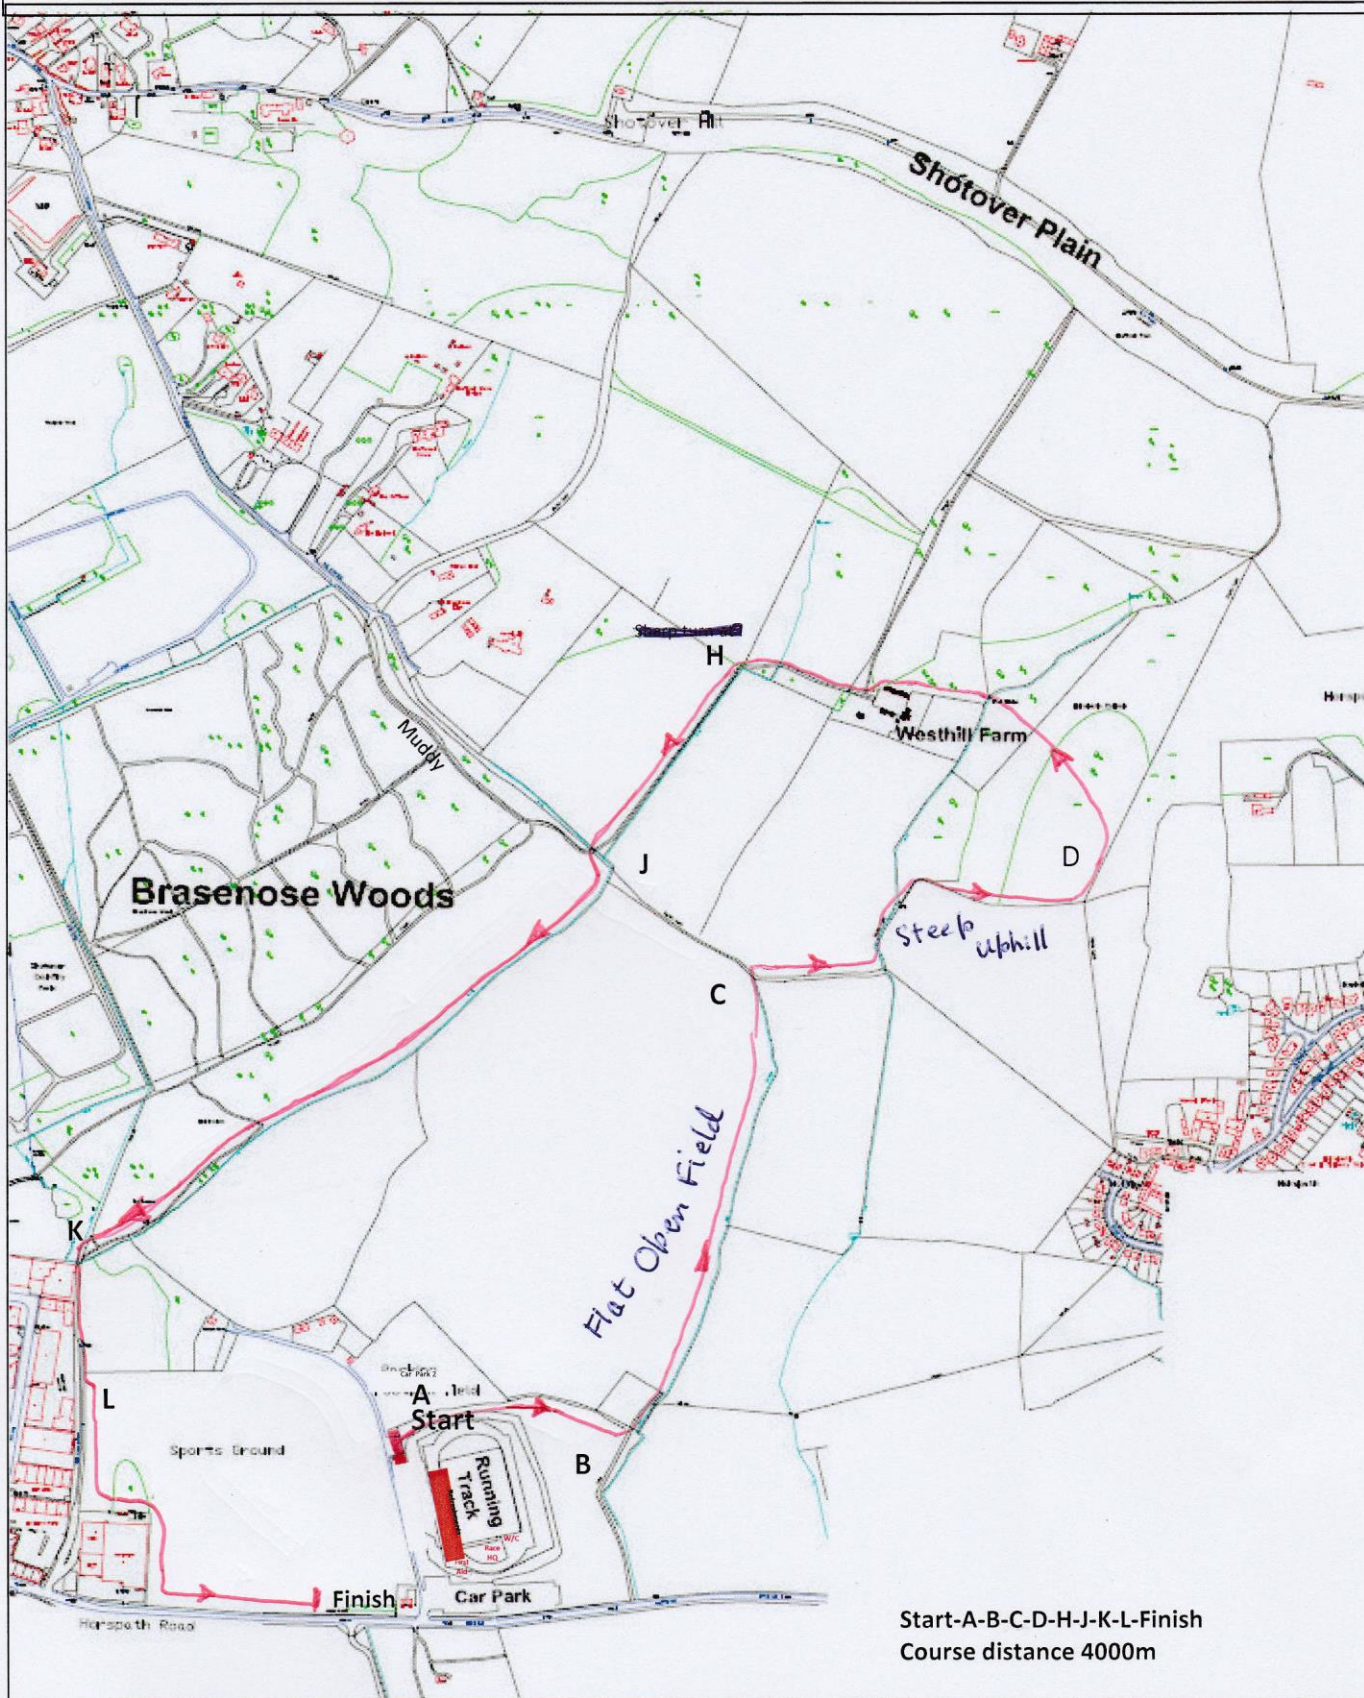

Chiltern League October 13th 2018, Shotover Park,
Race 1 U11 Girls at 11:30
Race 2 U11 Boys at 11:45

Chiltern League October 13th 2018, Shotover Park,
Race 3 U13 Girls at 12:00
Race 4 U13 Boys at 12:15

Start-A-B-C-J-K-L-Finish
Course distance 2900m

Chiltern League October 13th 2018, Shotover Park,

Race 5 U15 Girls at 12:30

Race 6 U15 Boys at 12:45

Start-A-B-C-D-H-J-K-L-Finish
Course distance 4000m

Chiltern League October 13th 2018, Shotover Park,
Race 7 U17/20 Women at 13:00

Chiltern League October 13th 2018, Shotover Park,
Race 8 Senior Women at 13:15
Race 9 U17 Men at 13:40

Start-A-B-C-D-E-F-G-H-J-K-L-Finish
Course distance 5850m

Chiltern League October 13th 2018, Shotover Park,
Race 10 Junior/ Senior/ Vet Men at 14:00

Start-A-B-C-D-E-F-G-H-J-C-D-E-F-G-
H-J-K-L-Finish
Course distance 8900m